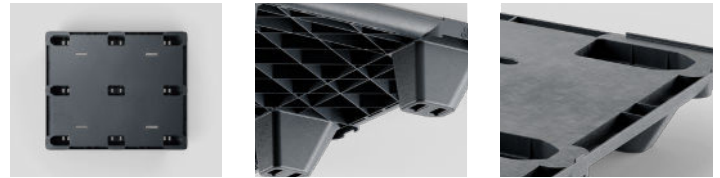

# Nest US1.1

**CD-9F**

1219 x 1016 mm

Technical Data	Bottom support	Top Deck	Dimensions (mm)	Maximum Load Capacities (kg)			Weight (kg)	
				Static	Dynamic	Racking	PE	PP Mix
Nest US1.1 (CD-9F)	9 feet	closed	1219 x 1016 x 132	1600	1000	-	6,5	7,5

Entry: 4 ways | Nesting height: 35,6 mm | Safety rim: 5 mm

Logistic Data	Standard Truck Europe		Standard Truck USA		Mega Truck		Jumbo Truck		40' HC Container	
	stack	total	stack	total	stack	total	stack	total	stack	total
Nest US1.1 (CD-9F)	-	-	78	2340	-	-	-	-	-	-

**Benefits**

1. Nestable and extremely lightweight plastic pallet
2. Excellently suited for one-way shipping and air cargo
3. Reusable pallet made of recycled plastic and 100% recyclable

**Options**

1. Safety rims
2. RFID transponders and other IoT options
3. Specific colors on request
4. Individual marking and labeling