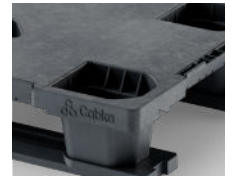

Nest US5.1

CD-3R

1219 x 1016 mm

Technical Data	Bottom support	Top Deck	Dimensions (mm)	Maximum Load Capacities (kg)			Weight (kg)	
				Static	Dynamic	Racking	PE	PP Mix
Nest US5.1 (CD-3R)	3 runners	closed	1219 x 1016 x 150	3400	2000	300	13,5	14,5

Entry: 4 ways | Nesting height: - mm | Safety rim: 6 mm

Logistic Data	Standard Truck Europe		Standard Truck USA		Mega Truck		Jumbo Truck		40' HC Container	
	stack	total	stack	total	stack	total	stack	total	stack	total
Nest US5.1 (CD-3R)	-	-	18	540	-	-	-	-	-	-

Benefits

1. Nestable pallet suitable for medium loads
2. Lightweight and low height
3. The skids ensure a smooth run on roller or chain conveyor
4. Easy and safe to handle
5. Sustainable production: 100% recycled plastic version available, completely recyclable at the end of its life
6. Reusable pallet made of recycled plastic and 100% recyclable