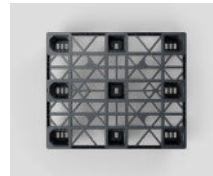

Nest US5.1

OD-9F

1219 x 1016 mm

Technical Data	Bottom support	Top Deck	Dimensions (mm)	Maximum Load Capacities (kg)			Weight (kg)	
				Static	Dynamic	Racking	PE	PP Mix
Nest US5.1 (OD-9F)	9 feet	open	1219 x 1016 x 140	3000	1300	-	7,5	9,0

Entry: 4 ways | Nesting height: 39,0 mm | Safety rim: 6 mm

Logistic Data	Standard Truck Europe		Standard Truck USA		Mega Truck		Jumbo Truck		40' HC Container	
	stack	total	stack	total	stack	total	stack	total	stack	total
Nest US5.1 (OD-9F)	-	-	60	1800	-	-	-	-	-	-

Benefits

1. Nestable pallet suitable for medium loads
2. High nestability ratio
3. Lightweight and low height
4. Easy and safe to handle
5. Reusable pallet made of recycled plastic and 100% recyclable

Options