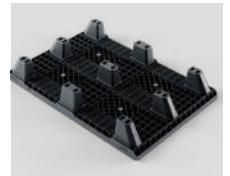

Retail E5.3

OD-9F

1200 x 800 mm

Technical Data	Bottom support	Top Deck	Dimensions (mm)	Maximum Load Capacities (kg)			Weight (kg)		
				Static	Dynamic	Racking	PE	PP	PO
Retail E5.3 (OD-9F)	9 feet	open	1200 x 800 x 142	2500	1250	-	8,5	-	-

Entry: 4 ways | Nesting height: 54 mm | Safety rim: 5 mm

Logistic Data	Standard Truck Europe		Standard Truck USA		Mega Truck		Jumbo Truck		40' HC Container	
	stack	total	stack	total	stack	total	stack	total	stack	total
Retail E5.3 (OD-9F)	50	1650	-	-	60	1980	60	2280	53	1325

Benefits

1. Nestable plastic pallet in euro-size
2. Very lightweight and high nestability ratio
3. The inner and outer safety rims secure the load
4. Designed with beveled foot construction protecting against damage by forklift tines while avoiding overlapping
5. Equipped with a recess or easy fastening of stretch film
6. Easy and safe to handle
7. Reusable pallet made of recycled plastic and 100% recyclable