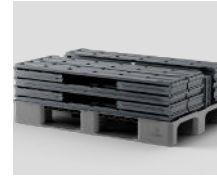

CabFrame

1208

1200 x 800 mm

Technical Data	Bottom support	Top Deck	Dimensions (mm)	Maximum Load Capacities (kg)			Weight (kg)
				Static	Dynamic	Racking	PP
CabFrame (1208)	-	-	1200 x 800 x 200	600	600	-	7,5

Entry: - ways | Nesting height: 0 mm | Safety rim: 0 mm

Logistic Data	Standard Truck Europe		Standard Truck USA		Mega Truck		Jumbo Truck		40' HC Container	
	stack	total	stack	total	stack	total	stack	total	stack	total
CabFrame (1208)	-	2.132	-	-	-	-	-	2.46	-	1.804

Benefits

1. Flexible and easy-to-use solution to secure the sensitive cargo on a pallet
2. Very lightweight and hygienic solution
3. Fits perfectly with standard euro pallets
4. Designed with 6 hinges for a compact folding to the respective pallet size
5. Dimensions folded: 1200 x 230 x 128 mm
6. 84 % volume reduction when folded
7. Reusable pallet made of recycled plastic and 100% recyclable