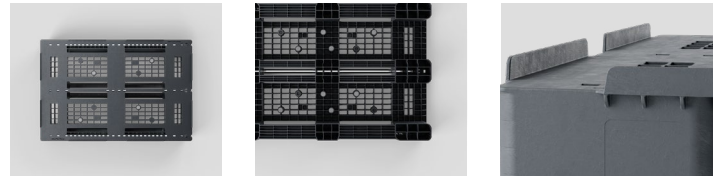

Eco E5.2

OD-3R-3M

1200 x 800 mm

Technical Data	Bottom support	Top Deck	Dimensions (mm)	Maximum Load Capacities (kg)			Weight (kg)	
				Static	Dynamic	Racking	PE	PE Mix
Eco E5.2 (OD-3R-3M)	3 runners	open	1200 x 800 x 150	4000	2000	1250	15,5	16

Entry: 6 ways | Nesting height: - mm | Safety rim: 7 / 22 mm

Logistic Data	Standard Truck Europe		Standard Truck USA		Mega Truck		Jumbo Truck		40' HC Container	
	stack	total	stack	total	stack	total	stack	total	stack	total
Eco E5.2 (OD-3R-3M)	16	528	-	-	19	627	19	722	16	400

Benefits

- Versatile plastic pallet in EUR footprint with metal reinforcements designed to maximize performance at low cost
- Monoblock design with impressive weight/load ratio
- Excellent impact resistance thanks to wavy design
- Ideal for both closed loops and export applications, with corresponding material choice
- Strong performance with roller conveyors and in high racks
- Rounded corners to reduce potential fork damages
- Protected RFID label through special RFID pocket
- Compatible with Eco E5 and Eco E7
- Reusable pallet made of recycled plastic and 100% recyclable

Options

- Safety rims (7 mm internal rim or 22 mm external rim)
- Grommets on and under deck
- RFID transponders and other IoT options
- Specific colors on request
- Individual marking and labeling
- Also available without metal reinforcement