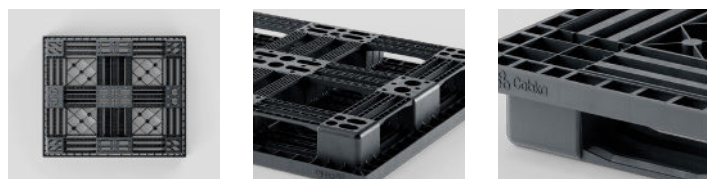

Eco CP7

OD-6R

51.2 x 43.3 in
1300 x 1100 mm

Technical Data	Bottom support	Top Deck	Dimensions (in) / (mm)	Maximum Load Capacities (lbs) / (kg)			Weight (lbs) / (kg)		
				Static	Dynamic	Racking	PE	PP	PO
Eco CP7 (OD-6R)	6 runners	open	51.2 x 43.3 x 5.9	6600	3300	-	28.5	-	-
			1300 x 1100 x 150	3000	1500	-	13,0	-	-

Entry: 4 ways | Nesting height: - inch / - mm | Safety rim: 0.2 in / 5 mm

Logistic Data	Standard Truck Europe		Standard Truck USA		Mega Truck		Jumbo Truck		40' HC Container	
	stack	total	stack	total	stack	total	stack	total	stack	total
Eco CP7 (OD-6R)	15	330	24	360	19	418	19	456	15	270

- Benefits**
1. Perfect fit for chemical industry (identical to wood CP7)
 2. Significantly lighter than its wooden counterpart and thus with an attractive price-performance ratio
 3. Designed with six broad runners to protect the cargo from damage
 4. Ideal for smooth transport via roller and chain conveyors
 5. Suitable for secure block stacking
 6. Easy to clean design
 7. Reusable pallet made of recycled plastic and 100% recyclable