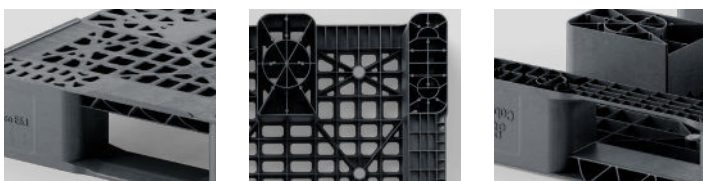

Eco E5.1

OD-2R

47.2 x 31.5 in
1200 x 800 mm

Technical Data	Bottom support	Top Deck	Dimensions (in) / (mm)	Maximum Load Capacities (lbs) / (kg)			Weight (lbs) / (kg)		
				Static	Dynamic	Racking	PE	PP	PO
Eco E5.1 (OD-2R)	2 runners	open	47.2 x 31.5 x 5.9	6600	3300	1300	-	27.5	-
			1200 x 800 x 150	3000	1500	600	-	12.5	-

Entry: 4 ways | Nesting height: - inch / - mm | Safety rim: 0.2 in / 6 mm

Logistic Data	Standard Truck Europe		Standard Truck USA		Mega Truck		Jumbo Truck		40' HC Container	
	stack	total	stack	total	stack	total	stack	total	stack	total
Eco E5.1 (OD-2R)	16	528	-	-	18	594	18	684	25	550

- Benefits**
1. High performance at low cost
 2. Monoblock design with impressive weight/load ratio
 3. Ideal for closed loops, distribution, production areas and export
 4. Strong performance with roller conveyors and in high racks
 5. Flow-through block design ensures effective cleaning and quick drying
 6. Rounded corners to reduce potential fork access damage
 7. Reusable pallet made of recycled plastic and 100% recyclable