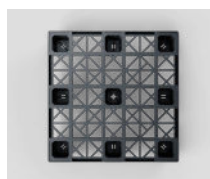

# Nest C5.2

OD-9F

44.9 x 44.9 in  
1140 x 1140 mm

Technical Data	Bottom support	Top Deck	Dimensions (in) / (mm)	Maximum Load Capacities (lbs) / (kg)			Weight (lbs) / (kg)		
				Static	Dynamic	Racking	PE	PP	PP Mix
Nest C5.2 (OD-9F)	9 feet	open	44.9 x 44.9 x 5.5	6500	3300	-	23.0	-	25.5
			1140 x 1140 x 140	3000	1500	-	10,5	-	11,5

Entry: 4 ways | Nesting height: 2.17 inch / 55 mm | Safety rim: 0.3 in / 8,5 mm

Logistic Data	Standard Truck Europe		Standard Truck USA		Mega Truck		Jumbo Truck		40' HC Container	
	stack	total	stack	total	stack	total	stack	total	stack	total
Nest C5.2 (OD-9F)	39	858	46	1196	45	990	45	1080	42	840

- Benefits**
1. Strong nestable container plastic pallet
  2. Designed with rectangular blocks for optimum use with heavy loads
  3. Maximum use of load space on deck
  4. Optimized for transport in ISO freight
  5. Reusable pallet made of recycled plastic and 100% recyclable