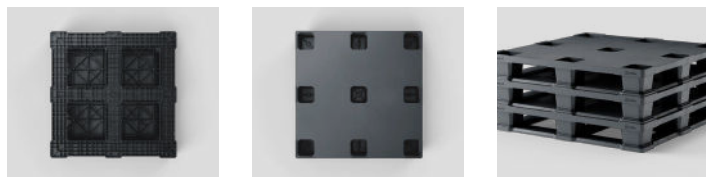

Nest C5

CD-6R

43.3 x 43.3 in
1100 x 1100 mm

Technical Data	Bottom support	Top Deck	Dimensions (in) / (mm)	Maximum Load Capacities (lbs) / (kg)			Weight (lbs) / (kg)		
				Static	Dynamic	Racking	PE	PP	PP Mix
Nest C5 (CD-6R)	6 runners	closed	43,3 x 43,3 x 6,4	8800	3300	700	38,5	-	42,0
			1100 x 1100 x 163	4000	1500	300	17,5	-	19,0

Entry: 4 ways | Nesting height: - inch / 0 mm | Safety rim: 0.3 in / 8,5 mm

Logistic Data	Standard Truck Europe		Standard Truck USA		Mega Truck		Jumbo Truck		40' HC Container	
	stack	total	stack	total	stack	total	stack	total	stack	total
Nest C5 (CD-6R)	14	336	-	-	17	408	17	476	15	300

- Benefits**
1. Strong nestable container plastic pallet
 2. Designed with rectangular blocks for optimum use with heavy loads
 3. The cruciform perimeter base allows the use for block stacking
 4. The closed deck is designed to prevent contamination of the load
 5. Maximum use of load space on deck
 6. Optimized for transport in ISO freight
 7. Reusable pallet made of recycled plastic and 100% recyclable