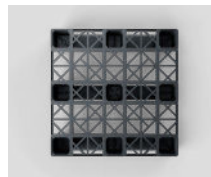

Nest C5

OD-3R

43.3 x 43.3 in
1100 x 1100 mm

Technical Data	Bottom support	Top Deck	Dimensions (in) / (mm)	Maximum Load Capacities (lbs) / (kg)			Weight (lbs) / (kg)		
				Static	Dynamic	Racking	PE	PP	PP Mix
Nest C5 (OD-3R)	3 runners	open	43,3 x 43,3 x 6,4	7700	4100	700	31,0	-	33,0
			1100 x 1100 x 163	3500	1850	300	14,0	-	15,0

Entry: 4 ways | Nesting height: - inch / 0 mm | Safety rim: 0.3 in / 8,5 mm

Logistic Data	Standard Truck Europe		Standard Truck USA		Mega Truck		Jumbo Truck		40' HC Container	
	stack	total	stack	total	stack	total	stack	total	stack	total
Nest C5 (OD-3R)	14	336	-	-	17	408	17	476	15	300

- Benefits**
1. Strong nestable container recycled plastic pallet
 2. Designed with rectangular blocks for optimum use with heavy loads
 3. The open deck allows the ventilation of the load
 4. Maximum use of load space on deck
 5. Optimized for transport in ISO freight
 6. Reusable pallet made of recycled plastic and 100% recyclable