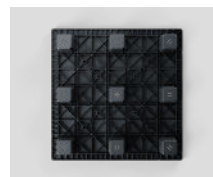

# Nest S5

CD-9F

47.2 x 47.2 in  
1200 x 1200 mm

Technical Data	Bottom support	Top Deck	Dimensions (in) / (mm)	Maximum Load Capacities (lbs) / (kg)			Weight (lbs) / (kg)		
				Static	Dynamic	Racking	PE	PP	PP Mix
Nest S5 (CD-9F)	9 feet	closed	47.2 x 47.2 x 5.5	8800	3300	700	27.5	-	32.0
			1200 x 1200 x 140	4000	1500	300	12.5	-	14,5

Entry: 4 ways | Nesting height: 2,17 inch / 55,0 mm | Safety rim: 0.3 in / 8,5 mm

Logistic Data	Standard Truck Europe		Standard Truck USA		Mega Truck		Jumbo Truck		40' HC Container	
	stack	total	stack	total	stack	total	stack	total	stack	total
Nest S5 (CD-9F)	39	858	-	-	45	990	45	1080	42	378

- Benefits**
1. Nestable recycled plastic pallet
  2. Large contact area for the cargo. Up to six modular units (600x400mm) per layer
  3. Easy handling
  4. Rounded edges
  5. Reusable pallet made of recycled plastic and 100% recyclable