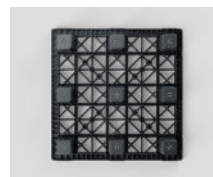

Nest S5

OD-9F

47.2 x 47.2 in
1200 x 1200 mm

Technical Data	Bottom support	Top Deck	Dimensions (in) / (mm)	Maximum Load Capacities (lbs) / (kg)			Weight (lbs) / (kg)		
				Static	Dynamic	Racking	PE	PP	PP Mix
Nest S5 (OD-9F)	9 feet	open	47.2 x 47.2 x 5.5	8800	3300	-	24.5	-	27.5
			1200 x 1200 x 140	4000	1500	-	11,0	-	12,5

Entry: 4 ways | Nesting height: 2,17 inch / 55 mm | Safety rim: 0.3 in / 8,5 mm

Logistic Data	Standard Truck Europe		Standard Truck USA		Mega Truck		Jumbo Truck		40' HC Container	
	stack	total	stack	total	stack	total	stack	total	stack	total
Nest S5 (OD-9F)	39	858	-	-	45	990	45	1080	42	378

- Benefits**
1. Nestable plastic pallet
 2. Large contact area for the cargo. Up to six modular units (600x400mm) per layer
 3. Easy handling
 4. Rounded edges
 5. Reusable pallet made of recycled plastic and 100% recyclable