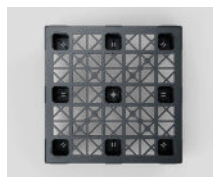

Nest S5

OD-9F

47.2 x 47.2 in
1200 x 1200 mm

Technical Data	Bottom support	Top Deck	Dimensions (in) / (mm)	Maximum Load Capacities (lbs) / (kg)			Weight (lbs) / (kg)		
				Static	Dynamic	Racking	PE	PP	PP Mix
Nest S5 (OD-9F)	9 feet	open	47.2 x 47.2 x 5.5	8800	3300	-	24.5	-	27.5
			1200 x 1200 x 140	4000	1500	-	11,0	-	12,5

Entry: 4 ways | Nesting height: 2,17 inch / 55 mm | Safety rim: 0.3 in / 8,5 mm

Logistic Data	Standard Truck Europe		Standard Truck USA		Mega Truck		Jumbo Truck		40' HC Container	
	stack	total	stack	total	stack	total	stack	total	stack	total
Nest S5 (OD-9F)	39	858	-	-	45	990	45	1080	42	378

- Benefits**
1. Nestable plastic pallet
 2. Large contact area for the cargo. Up to six modular units (600x400mm) per layer
 3. Easy handling
 4. Rounded edges
 5. Reusable pallet made of recycled plastic and 100% recyclable