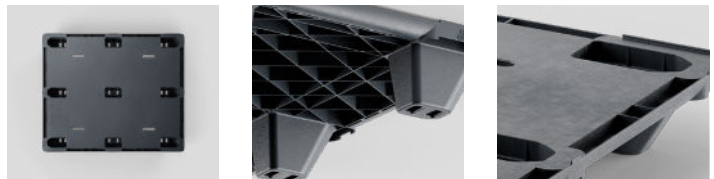

# Nest US1.1

CD-9F

48 x 40 in  
1219 x 1016 mm

Technical Data	Bottom support	Top Deck	Dimensions (in) / (mm)	Maximum Load Capacities (lbs) / (kg)			Weight (lbs) / (kg)		
				Static	Dynamic	Racking	PE	PP	PP Mix
Nest US1.1 (CD-9F)	9 feet	closed	48 x 40 x 5.2	3500	2200	-	14,5	-	16,5
			1219 x 1016 x 132	1600	1000	-	6,5	-	7,5

Entry: 4 ways | Nesting height: 1,40 inch / 35,6 mm | Safety rim: 0,2 in / 5 mm

Logistic Data	Standard Truck Europe		Standard Truck USA		Mega Truck		Jumbo Truck		40' HC Container	
	stack	total	stack	total	stack	total	stack	total	stack	total
Nest US1.1 (CD-9F)	-	-	78	2340	-	-	-	-	-	-

- Benefits**
1. Nestable and extremely lightweight plastic pallet
  2. Excellently suited for one-way shipping and air cargo
  3. Reusable pallet made of recycled plastic and 100% recyclable

- Options**
1. Safety rims
  2. RFID transponders and other IoT options
  3. Specific colors on request
  4. Individual marking and labeling