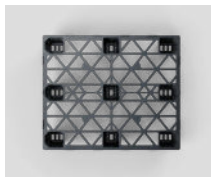

Nest i5

OD-9F

47.2 x 39.4 in
1200 x 1000 mm

Technical Data	Bottom support	Top Deck	Dimensions (in) / (mm)	Maximum Load Capacities (lbs) / (kg)			Weight (lbs) / (kg)		
				Static	Dynamic	Racking	PE	PP	PP Mix
Nest i5 (OD-9F)	9 feet	open	47.2 x 39.4 x 5.5	6600	3100	-	21.0	-	23.0
			1200 x 1000 x 140	3000	1400	-	9,5	-	10,5

Entry: 4 ways | Nesting height: 1.81 inch / 46 mm | Safety rim: 0.2 in / 5,5 mm

Logistic Data	Standard Truck Europe		Standard Truck USA		Mega Truck		Jumbo Truck		40' HC Container	
	stack	total	stack	total	stack	total	stack	total	stack	total
Nest i5 (OD-9F)	50	1300	-	-	60	1560	60	1680	52	1144

- Benefits**
1. Nestable plastic pallet for medium loads in industrial size
 2. Strong pallet with T-profile design
 3. Rounded corners
 4. Reusable pallet made of recycled plastic and 100% recyclable