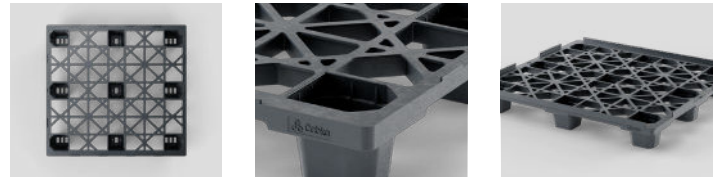

Nest A5

OD-9F

1219 x 1143 mm

Technical Data	Bottom support	Top Deck	Dimensions (mm)	Maximum Load Capacities (kg)			Weight (kg)
				Static	Dynamic	Racking	PP Mix
Nest A5 (OD-9F)	9 feet	open	1219 x 1143 x 140	4000	1500	-	11,0

Entry: 4 ways | Nesting height: 46,0 mm | Safety rim: 6 mm

Logistic Data	Standard Truck Europe		Standard Truck USA		Mega Truck		Jumbo Truck		40' HC Container	
	stack	total	stack	total	stack	total	stack	total	stack	total
Nest A5 (OD-9F)	-	-	52	1352	-	-	-	-	-	-

Benefits

1. Nestable pallet specially developed for the automotive industry
2. Made out of recycled plastic with a circular economy approach
3. Unique size in nestable pallets
4. Nestability enables space saving optimizations in warehouse and transport
5. Lighter than the alternatives in wood
6. Optional with special rim to increase safety when used with boxes
7. Reusable pallet made of recycled plastic and 100% recyclable