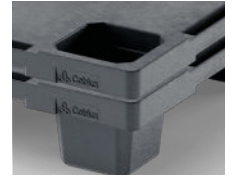

Nest C5.2

CD-9F

1140 x 1140 mm

Technical Data	Bottom support	Top Deck	Dimensions (mm)	Maximum Load Capacities (kg)			Weight (kg)
				Static	Dynamic	Racking	PP Mix
Nest C5.2 (CD-9F)	9 feet	closed	1140 x 1140 x 140	3000	1500	-	13,5

Entry: 4 ways | Nesting height: 55 mm | Safety rim: 8,5 mm

Logistic Data	Standard Truck Europe		Standard Truck USA		Mega Truck		Jumbo Truck		40' HC Container	
	stack	total	stack	total	stack	total	stack	total	stack	total
Nest C5.2 (CD-9F)	39	858	-	-	45	990	45	1080	42	840

Benefits

1. Strong nestable container plastic pallet
2. Designed with rectangular blocks for optimum use with heavy loads
3. The closed deck is designed to prevent contamination of the load
4. Maximum use of load space on deck
5. Optimized for transport in ISO freight
6. Reusable pallet made of recycled plastic and 100% recyclable