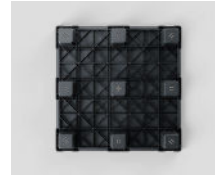

Nest C5.2

CD-9F

1140 x 1140 mm

Technical Data	Bottom support	Top Deck	Dimensions (mm)	Maximum Load Capacities (kg)			Weight (kg)
				Static	Dynamic	Racking	PP Mix
Nest C5.2 (CD-9F)	9 feet	closed	1140 x 1140 x 140	3000	1500	-	13,5

Entry: 4 ways | Nesting height: 55 mm | Safety rim: 8,5 mm

Logistic Data	Standard Truck Europe		Standard Truck USA		Mega Truck		Jumbo Truck		40' HC Container	
	stack	total	stack	total	stack	total	stack	total	stack	total
Nest C5.2 (CD-9F)	39	858	-	-	45	990	45	1080	42	840

Benefits

1. Strong nestable container plastic pallet
2. Designed with rectangular blocks for optimum use with heavy loads
3. The closed deck is designed to prevent contamination of the load
4. Maximum use of load space on deck
5. Optimized for transport in ISO freight
6. Reusable pallet made of recycled plastic and 100% recyclable