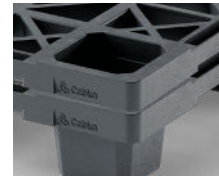

Nest C5.2

OD-9F

1140 x 1140 mm

Technical Data	Bottom support	Top Deck	Dimensions (mm)	Maximum Load Capacities (kg)			Weight (kg)	
				Static	Dynamic	Racking	PE Mix	PP Mix
Nest C5.2 (OD-9F)	9 feet	open	1140 x 1140 x 140	3000	1500	-	10,5	11,5

Entry: 4 ways | Nesting height: 55 mm | Safety rim: 8,5 mm

Logistic Data	Standard Truck Europe		Standard Truck USA		Mega Truck		Jumbo Truck		40' HC Container	
	stack	total	stack	total	stack	total	stack	total	stack	total
Nest C5.2 (OD-9F)	39	858	46	1196	45	990	45	1080	42	840

Benefits

1. Strong nestable container plastic pallet
2. Designed with rectangular blocks for optimum use with heavy loads
3. Maximum use of load space on deck
4. Optimized for transport in ISO freight
5. Reusable pallet made of recycled plastic and 100% recyclable