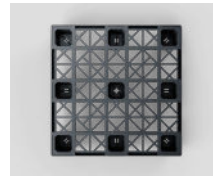

Nest C5.2

OD-9F

1140 x 1140 mm

Technical Data	Bottom support	Top Deck	Dimensions (mm)	Maximum Load Capacities (kg)			Weight (kg)	
				Static	Dynamic	Racking	PE Mix	PP Mix
Nest C5.2 (OD-9F)	9 feet	open	1140 x 1140 x 140	3000	1500	-	10,5	11,5

Entry: 4 ways | Nesting height: 55 mm | Safety rim: 8,5 mm

Logistic Data	Standard Truck Europe		Standard Truck USA		Mega Truck		Jumbo Truck		40' HC Container	
	stack	total	stack	total	stack	total	stack	total	stack	total
Nest C5.2 (OD-9F)	39	858	46	1196	45	990	45	1080	42	840

Benefits

1. Strong nestable container plastic pallet
2. Designed with rectangular blocks for optimum use with heavy loads
3. Maximum use of load space on deck
4. Optimized for transport in ISO freight
5. Reusable pallet made of recycled plastic and 100% recyclable