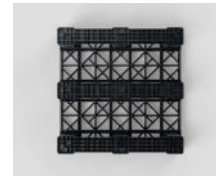

Nest C5

OD-3R

1100 x 1100 mm

Technical Data	Bottom support	Top Deck	Dimensions (mm)	Maximum Load Capacities (kg)			Weight (kg)	
				Static	Dynamic	Racking	PE Mix	PP Mix
Nest C5 (OD-3R)	3 runners	open	1100 x 1100 x 163	3500	1850	300	14,0	15,0

Entry: 4 ways | Nesting height: 0 mm | Safety rim: 8,5 mm

Logistic Data	Standard Truck Europe		Standard Truck USA		Mega Truck		Jumbo Truck		40' HC Container	
	stack	total	stack	total	stack	total	stack	total	stack	total
Nest C5 (OD-3R)	14	336	-	-	17	408	17	476	15	300

Benefits

1. Strong nestable container recycled plastic pallet
2. Designed with rectangular blocks for optimum use with heavy loads
3. The open deck allows the ventilation of the load
4. Maximum use of load space on deck
5. Optimized for transport in ISO freight
6. Reusable pallet made of recycled plastic and 100% recyclable