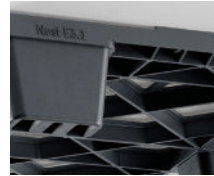

# Nest E3.1

**OD-9F**

1200 x 800 mm

Technical Data	Bottom support	Top Deck	Dimensions (mm)	Maximum Load Capacities (kg)			Weight (kg)	
				Static	Dynamic	Racking	PE Mix	PP Mix
Nest E3.1 (OD-9F)	9 feet	open	1200 x 800 x 140	2700	1000	-	6,5	7,0

Entry: 4 ways | Nesting height: 46 mm | Safety rim: 4 mm

Logistic Data	Standard Truck Europe		Standard Truck USA		Mega Truck		Jumbo Truck		40' HC Container	
	stack	total	stack	total	stack	total	stack	total	stack	total
Nest E3.1 (OD-9F)	60	1980	-	-	70	2310	70	2660	65	1625

**Benefits**

1. Nestable plastic pallet for light loads in euro-size
2. Excellent weight/load ratio
3. High nestability ratio
4. Designed with beveled edges on all four sides to facilitate unstacking by forklifts
5. Reusable pallet made of recycled plastic and 100% recyclable