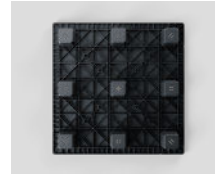

Nest S5

CD-9F

1200 x 1200 mm

Technical Data	Bottom support	Top Deck	Dimensions (mm)	Maximum Load Capacities (kg)			Weight (kg)
				Static	Dynamic	Racking	PP Mix
Nest S5 (CD-9F)	9 feet	closed	1200 x 1200 x 140	4000	1500	300	14,5

Entry: 4 ways | Nesting height: 55,0 mm | Safety rim: 8,5 mm

Logistic Data	Standard Truck Europe		Standard Truck USA		Mega Truck		Jumbo Truck		40' HC Container	
	stack	total	stack	total	stack	total	stack	total	stack	total
Nest S5 (CD-9F)	39	858	-	-	45	990	45	1080	42	378

Benefits

1. Nestable recycled plastic pallet
2. Large contact area for the cargo. Up to six modular units (600x400mm) per layer
3. Easy handling
4. Rounded edges
5. Reusable pallet made of recycled plastic and 100% recyclable