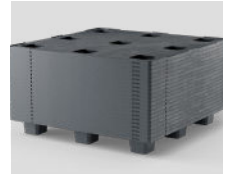

Nest S5

CD-9F

1200 x 1200 mm

Technical Data	Bottom support	Top Deck	Dimensions (mm)	Maximum Load Capacities (kg)			Weight (kg)
				Static	Dynamic	Racking	PP Mix
Nest S5 (CD-9F)	9 feet	closed	1200 x 1200 x 140	4000	1500	300	14,5

Entry: 4 ways | Nesting height: 55,0 mm | Safety rim: 8,5 mm

Logistic Data	Standard Truck Europe		Standard Truck USA		Mega Truck		Jumbo Truck		40' HC Container	
	stack	total	stack	total	stack	total	stack	total	stack	total
Nest S5 (CD-9F)	39	858	-	-	45	990	45	1080	42	378

Benefits

1. Nestable recycled plastic pallet
2. Large contact area for the cargo. Up to six modular units (600x400mm) per layer
3. Easy handling
4. Rounded edges
5. Reusable pallet made of recycled plastic and 100% recyclable