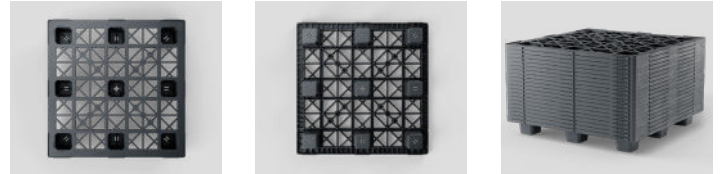

Nest S5

OD-9F

1200 x 1200 mm

| Technical Data | Bottom support | Top Deck | Dimensions (mm) | Maximum Load Capacities (kg) | | | Weight (kg) |
|-----------------|----------------|----------|-------------------|------------------------------|---------|---------|-------------|
| | | | | Static | Dynamic | Racking | PP Mix |
| Nest S5 (OD-9F) | 9 feet | open | 1200 x 1200 x 140 | 4000 | 1500 | - | 12,5 |

Entry: 4 ways | Nesting height: 55 mm | Safety rim: 8,5 mm

| Logistic Data | Standard Truck Europe | | Standard Truck USA | | Mega Truck | | Jumbo Truck | | 40' HC Container | |
|-----------------|-----------------------|-------|--------------------|-------|------------|-------|-------------|-------|------------------|-------|
| | stack | total | stack | total | stack | total | stack | total | stack | total |
| Nest S5 (OD-9F) | 39 | 858 | - | - | 45 | 990 | 45 | 1080 | 42 | 378 |

Benefits

1. Nestable plastic pallet
2. Large contact area for the cargo. Up to six modular units (600x400mm) per layer
3. Easy handling
4. Rounded edges
5. Reusable pallet made of recycled plastic and 100% recyclable